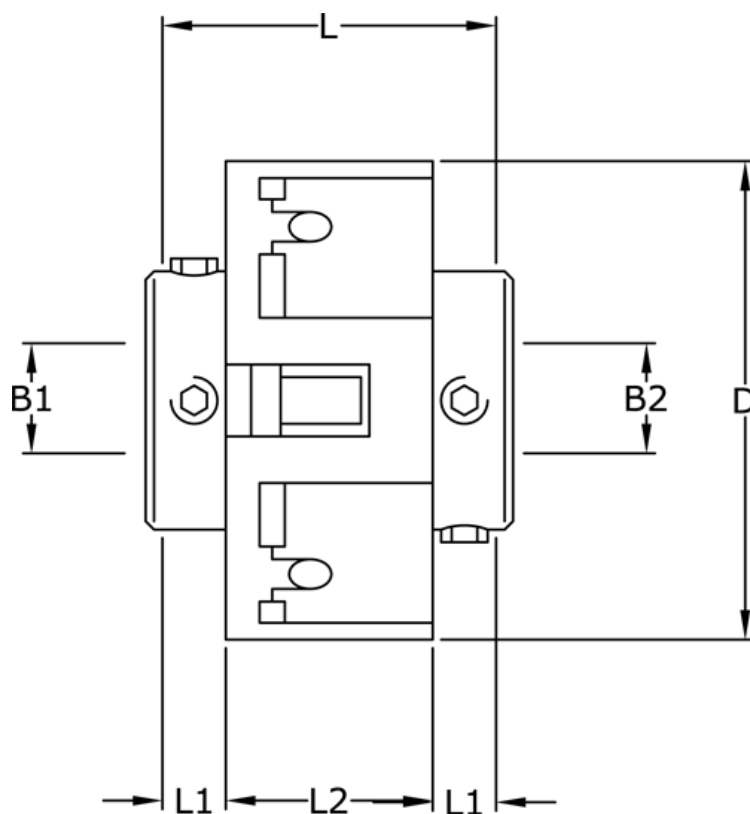

Article number: 3322201412235

Description: Uni-Lat Coupling size 201.41.22.35
set screw hub, bore 6/12 mm

Measures

B1	= 6
B2	= 12
D	= 41
L	= 28.4
L1	= 8.6
L2	= 11.2
Screw	= M4